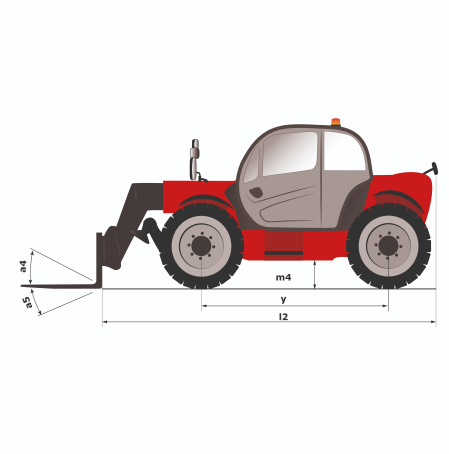

Dimensional drawing